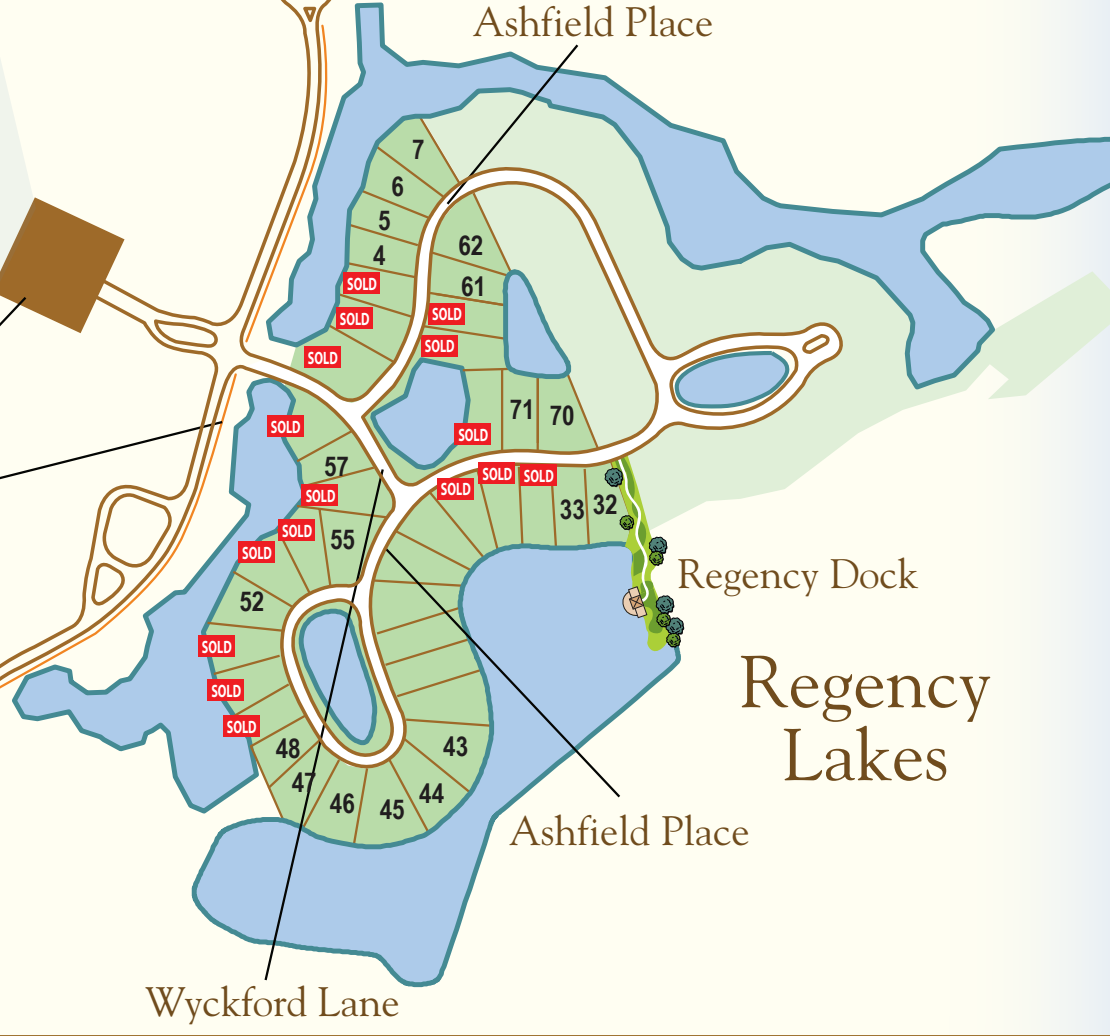

REGENCY LAKES

AT ST. JAMES PLANTATION

Southport, North Carolina • 800-245-3871 • StJamesPlantation.com • Information@StJamesPlantation.com

The Number One-Selling Community In The Carolinas